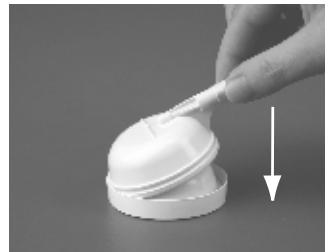

# Harmony™ Assembly Instructions

1. Place silicone diaphragm/stem into pump handle and press firmly around entire edge to ensure proper seal.

2. Insert stem of handle assembly into opening on top of pump and push until it snaps in. Use of container stand (included) is optional. See enclosed instruction booklet for complete assembly instructions.

## Symphony® Breastpump Setup

Requires Harmony to Symphony Conversion Kit #67023, sold separately.

1. Remove handle assembly from Harmony breastpump.

2. Insert hard yellow end of tubing into opening on top of pump.

3. Assemble protective membrane and membrane cap.

4. Insert the other end of tubing into port on membrane cap.

5. With the palm of your hand, firmly push membrane cap into place on pumping mechanism. Feel for a slight "click" to know it's in place.