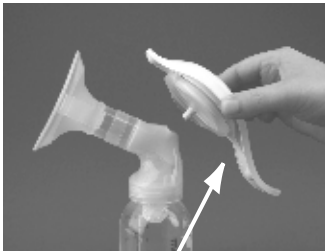

# Harmony™ Assembly Instructions

1. Place silicone diaphragm/stem into pump handle and press firmly around entire edge to ensure proper seal.

2. Insert stem of handle assembly into opening on top of pump and push until it snaps in. Use of container stand (included) is optional. See enclosed instruction booklet for complete assembly instructions.

## Symphony® Breastpump Setup

Requires Harmony to Symphony Conversion Kit #67023, sold separately.

1. Remove handle assembly from Harmony breastpump.

2. Insert hard yellow end of tubing into opening on top of pump.

3. Assemble protective membrane and membrane cap.

4. Insert the other end of tubing into port on membrane cap.

5. With the palm of your hand, firmly push membrane cap into place on pumping mechanism. Feel for a slight "click" to know it's in place.