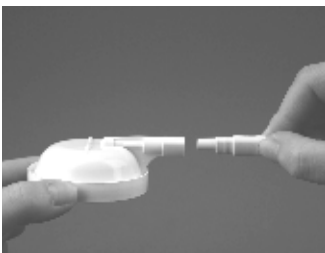

# Harmony™ Assembly Instructions

1. Place silicone diaphragm/stem into pump handle and press firmly around entire edge to ensure proper seal.

2. Insert stem of handle assembly into opening on top of pump and push until it snaps in. Use of container stand (included) is optional. See enclosed instruction booklet for complete assembly instructions.

## Symphony® Breastpump Setup

Requires Harmony to Symphony Conversion Kit #67023, sold separately.

1. Remove handle assembly from Harmony breastpump.

2. Insert hard yellow end of tubing into opening on top of pump.

3. Assemble protective membrane and membrane cap.

4. Insert the other end of tubing into port on membrane cap.

5. With the palm of your hand, firmly push membrane cap into place on pumping mechanism. Feel for a slight "click" to know it's in place.